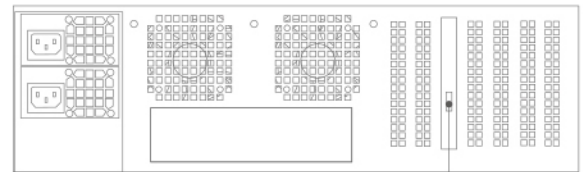

# S6024 Rackmount Extended Storage

GVD's **Extended Storage Server S6024** is meant to hook up 144 TB more terabytes with the **M6 Series**. Take the highest capacitated model **M6024** for example, the **S6024** can help it build the storage up to 288 TB. These rack-mountable heavyweights are directly attached to each other by the SAS connectors featured at their rear sides. Together they deliver an optimal solution for the large-scale projects or mission-critical projects that need to be online all the time around the clock. They are your best choice for shopping complexes or large banking business.

- Up to 24 HDD bays extensible.
- SAS-enabled direct attach to the upstream M6-Series server.
- Interoperability with M6 Series and S6024 infrastructure to ease integration.
- Superior sequential read and write performance for streaming workloads such as video.

M6024

S6024

SAS

SAS

Product		S6024
System	Item	Extended Storage (DAS Server)
Storage	Hard Disk Drive	SATA
	Hard Disk Trays (Bays)	24 pcs (Hot Swap)
	Storage Capacity	6 TB
	RAID Level	Host Dependant
	Recording Capacity	144 TB (24x HDDs)
Power	Power Voltage	100~240 Vac, 50-60 Hz
	Redundancy Power Supply	Support Redundancy Power
	Power Consumption	380W
Environment	Operation Temperature	5°C ~ 35°C (41°F ~ 95°F)
	Storage Temperature	-40°C ~ 70°C (-40°F ~ 158°F)
	Operation Humidity	8% ~ 90% (N/An-condensing)
	Storage Humidity	5% ~ 95% (N/An-condensing)
Appearance	Dimensions	437(W)x178(H)x660(D)mm
	Net Weight	34 Kg
	Chassis	4U Rackmount Chassis with Drawer Slides